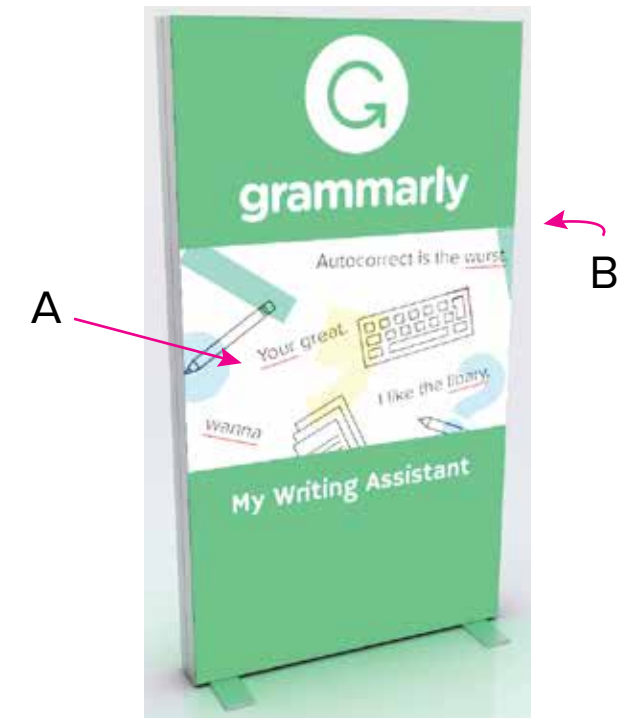

Graphic Template  
Double-Sided Lightbox

NOTE: All Raster Art (jpg, tiff,psd, png, etc.) must be at least 100 dpi at print size.